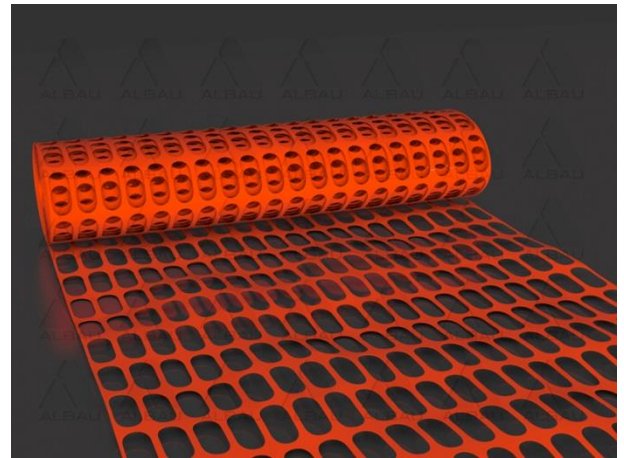

## SF Safety /barrier fence

*Highly visible temporary fencing. This is a quick and easy way to erect a temporary fence. One roll of Plastic Barrier Mesh Fence and you can have a temporary fence erected in minutes. Ideal for many temporary fencing applications in construction, around the garden, at events and for crowd control.*

**Material:**

Extruded From UV Stabilized Polypropylene

**Advantages:**

- Easy Installation & Dismantling
  - Low Cost
  - Easy Handling
  - High Density Polyethylene
  - High Strength
  - Durable & Lightweight
- Suitable for all type or areas

**Areas where to use:**

- Construction sites;
  - Events;
  - Sports lanes;
  - Supporting home insulation;
  - Windbreaks – dust & snow
  - Railways;
  - Dog boundaries;
- And so much more places where to use.

**Technical information:**

Product code	EAN code	Color	Hole size	Weight	Height	Length
ALB-SF100/50(1x50)	4751023402888	Orange	100mmx40mm	100 g/m <sup>2</sup> +/-8%	1 m	50 m