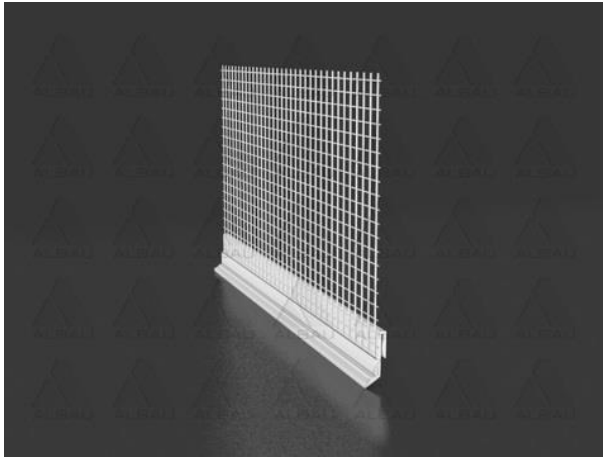

	ALBAU LTD	V 03
	Product technical data sheet	v1
		Page 1
		Pages 2

ED-25 Drip ledge with mesh for base profile (clip-on)

Application: PVC clip-on drip profile with glass fibre mesh for aluminium base profile. Profile seals the insulation system and prevents water penetration behind it, leading away the rainwater. It also protects the upper horizontal edge of the insulation system ETICS from mechanical.

Comply with ETICS insulation system

Advantages:

- Perfect finish of plaster at the base of the ETICS system a strong linkage to base profiles;
- Eliminates cracking and damage at the base of the ETICS system;
- Easy installation;
- Built over the joints of Al (aluminium) base profiles leads to a strong linkage between both profiles;
- Draining of water from plaster;
- Avoid capillary action of moisture beneath the plaster;
- Increase the lifetime of the insulation system ETICS.

Technical data:

Product code	EAN	Material	Plaster thickness	Length	Package
ALB-ED-B03K-25	4751023401638	PVC	3 mm	2.5 m	20 pcs.
ALD-ED-B06K-25	4751023401645	PVC	6 mm	2.5 m	20 cs.

Installation tips:

- Fit the profile to installed Al base profile. We recommend to use this profile to bridge the contact point between Al base profiles;
- Press glass fibre mesh into the applied adhesive;
- Smooth the adhesive, which squeezes through the mesh, using a stainless steel builder's float;
- Finish the surface-wide reinforcement at the edge of the fold in the profile.