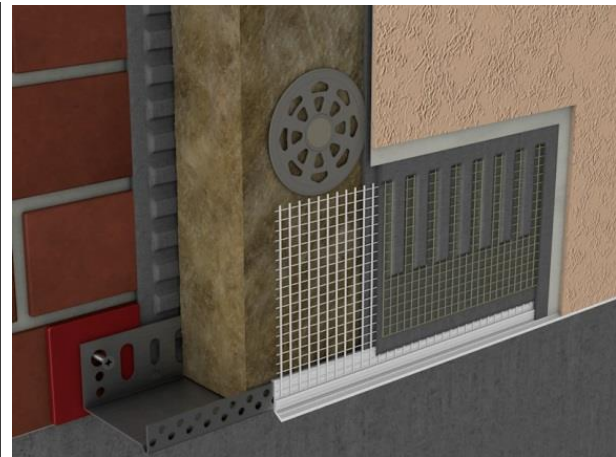

	ALBAU LTD	V 03
	Product technical data sheet	v1
		Page 1
		Pages 2

ED-25 Drip ledge with mesh for base profile (clip-on)

Application: PVC clip-on drip profile with glass fibre mesh for aluminium base profile. Profile seals the insulation system and prevents water penetration behind it, leading away the rainwater. It also protects the upper horizontal edge of the insulation system ETICS from mechanical.

Comply with ETICS insulation system

Advantages:

- Perfect finish of plaster at the base of the ETICS system a strong linkage to base profiles;
- Eliminates cracking and damage at the base of the ETICS system;
- Easy installation;
- Built over the joints of Al (aluminium) base profiles leads to a strong linkage between both profiles;
- Draining of water from plaster;
- Avoid capillary action of moisture beneath the plaster;
- Increase the lifetime of the insulation system ETICS.

Technical data:

Product code	EAN	Material	Plaster thickness	Length	Package
ALB-ED-B03K-25	4751023401638	PVC	3 mm	2.5 m	20 pcs.
ALD-ED-B06K-25	4751023401645	PVC	6 mm	2.5 m	20 cs.

Installation tips:

- Fit the profile to installed Al base profile. We recommend to use this profile to bridge the contact point between Al base profiles;
- Press glass fibre mesh into the applied adhesive;
- Smooth the adhesive, which squeezes through the mesh, using a stainless steel builder's float;
- Finish the surface-wide reinforcement at the edge of the fold in the profile.